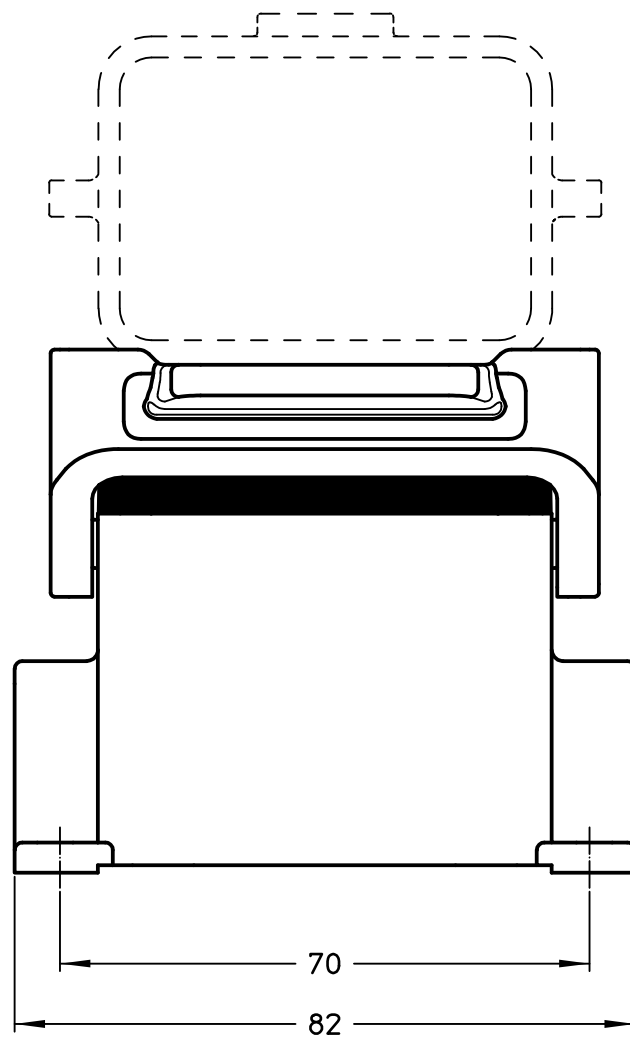

Diritti riservati All rights reserved

Dimensions in mm

Simplified representation with dimensions without tolerance

Original Size A4

MLP 06 LS20

Date 22/02/22

surface mounting housing, size "44.27", 1x M20 side entry,

Sign. G. Renna

with 1 IL-BRID lever and cover

Scale 1:1