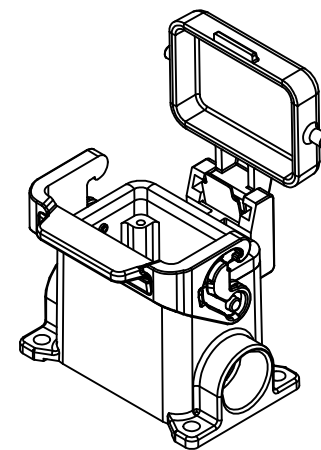

Diritti riservati All rights reserved

Dimensions in mm

Simplified representation with dimensions without tolerance

Original Size A4

MLP 06 LS20

Date 22/02/22

surface mounting housing, size "44.27", 1x M20 side entry,

Sign. G. Renna

with 1 IL-BRID lever and cover

Scale 1:1