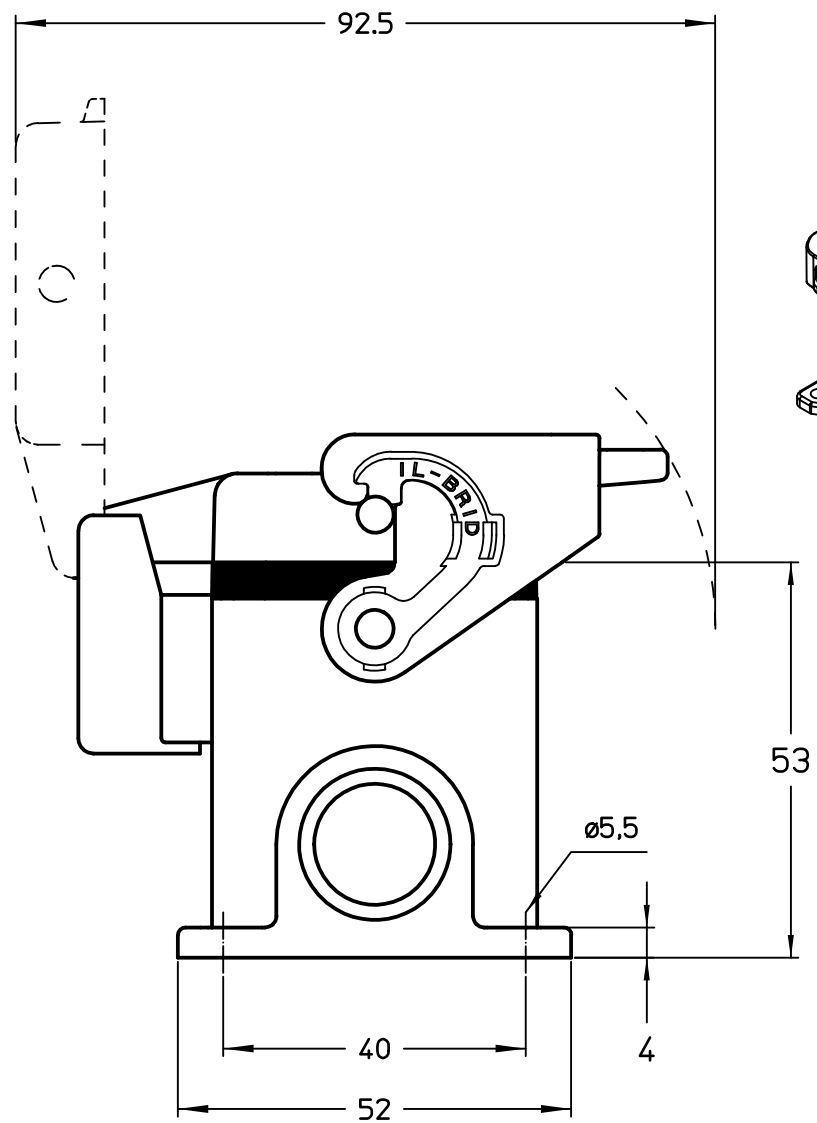

Diritti riservati All rights reserved

Dimensions in mm

Simplified representation with dimensions without tolerance

Original Size A4

MLP 06 LS20

Date 22/02/22

surface mounting housing, size "44.27", 1x M20 side entry,

Sign. G. Renna

with 1 IL-BRID lever and cover

Scale 1:1